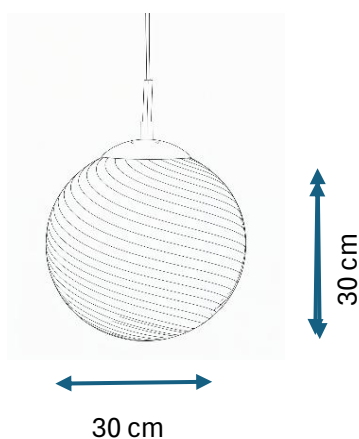

PRODUCT DATASHEET

Candy Ball Ø30 Pendant Rose - 575705639748594

GENERAL INFORMATION

Product Code	748594
Collection	Halo Design
Product Category	Pendant
Product family	Candy
Use	Indoor
Application Environment	Pendant

DIMENTION & WEIGHT

Width (mm)	300
Height (mm)	300
Depth (mm)	300
Weight gram	1805

MATERIAL & COLOR

Product Color	Rose
Main Material(s)	Glass

TECHNICAL INFORMATION

IP Classification	IP20
Dimmable	Yes (according to the bulb)
Type:	Pendent-Non-Directional Light
Flicker Metric	00:00
Stroboscopic Effect Metric	00:00
LED module replaceable	No
Socket type	E27